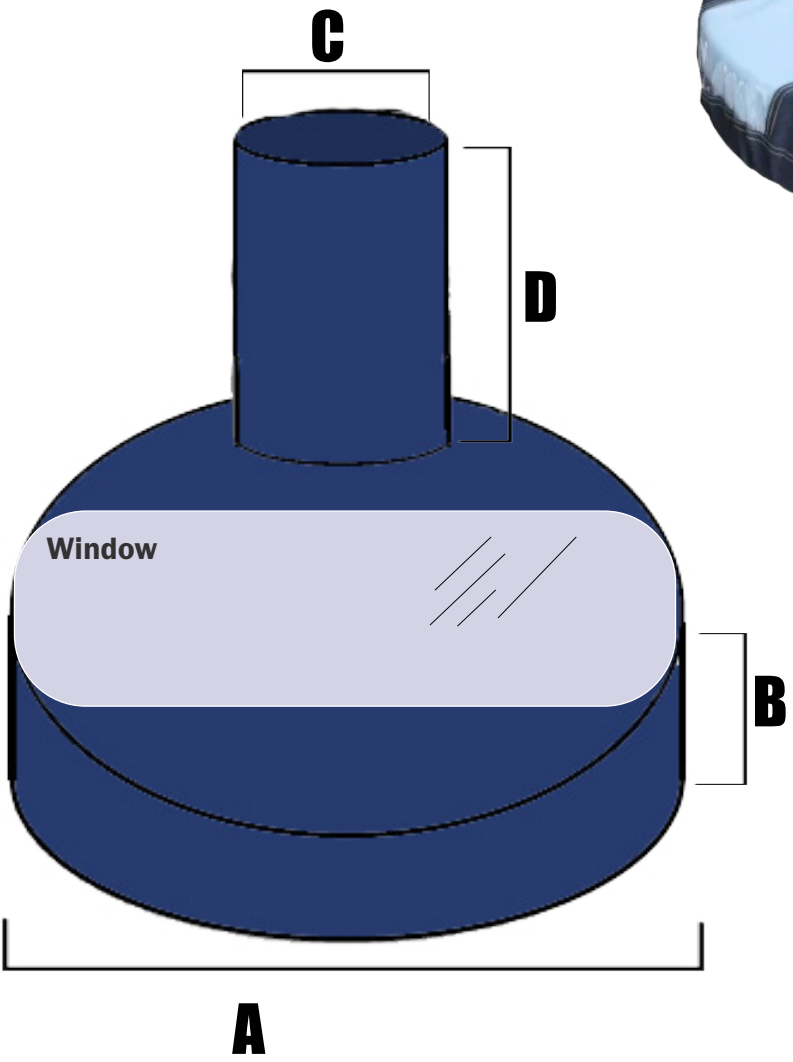

Please email completed form to sales@partcontainment.com

All dimensions are measured in inches, unless otherwise specified

Options

Elastic Bottom (std):

ADD Drawstring (elastic & drawstring bottom):

Remove Window:

- If no window, center spout:
- Or specify location:

Spouts

ONE (1) 2.76" (7cm) wand (std):

TWO (2) 2.76" (7cm) wand:

INCREASE Spout size to:

Contact Information

Company Name:

Contact Name: