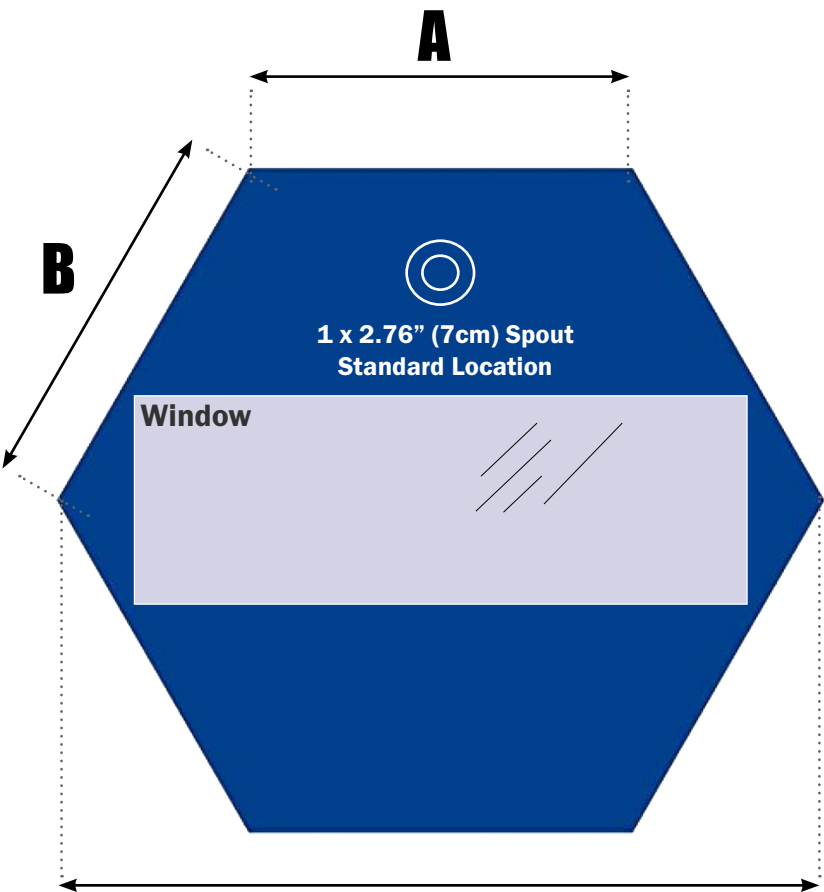

Please email completed form to sales@partcontainment.com

**All dimensions are measured in inches,
unless otherwise specified**

Dimensions

A =

B =

C =

Options

REMOVE Window:

ADD Side Belt w/Buckle:

INCREASE Skirt from 7.87" (20cm) to:

Spouts

ONE (1) 2.76" (7cm) wand:

TWO (2) 2.76" (7cm) wand (std):

INCREASE Spout size to:

Contact Information

Company Name: