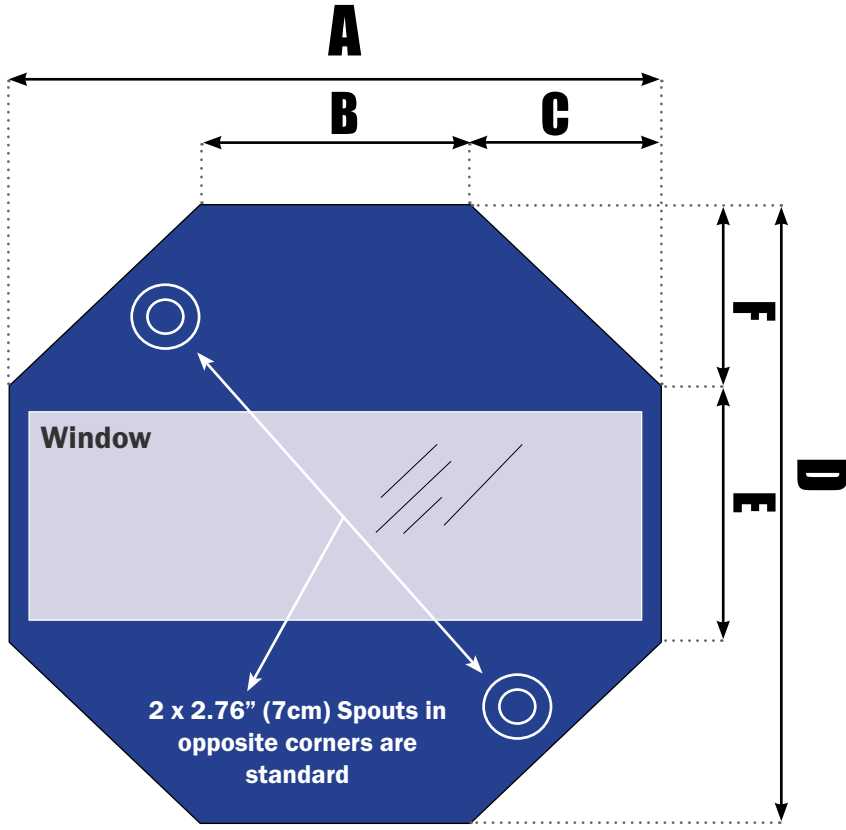

Please email completed form to sales@partcontainment.com

All dimensions are measured in inches, unless otherwise specified

Dimensions

- A =**
A must equal (=) (2 x 'C') + 'B'
- B =**
- C =**
- D =**
D must equal (=) (2 x 'F') + 'E'
- E =**
- F =**

Options

REMOVE Window:

ADD Side Belt w/Buckle:

INCREASE Skirt from 7.87" (20cm) to:

Spouts

ONE (1) 2.76" (7cm) wand:

TWO (2) 2.76" (7cm) wand (std):

INCREASE Spout size (All) to: