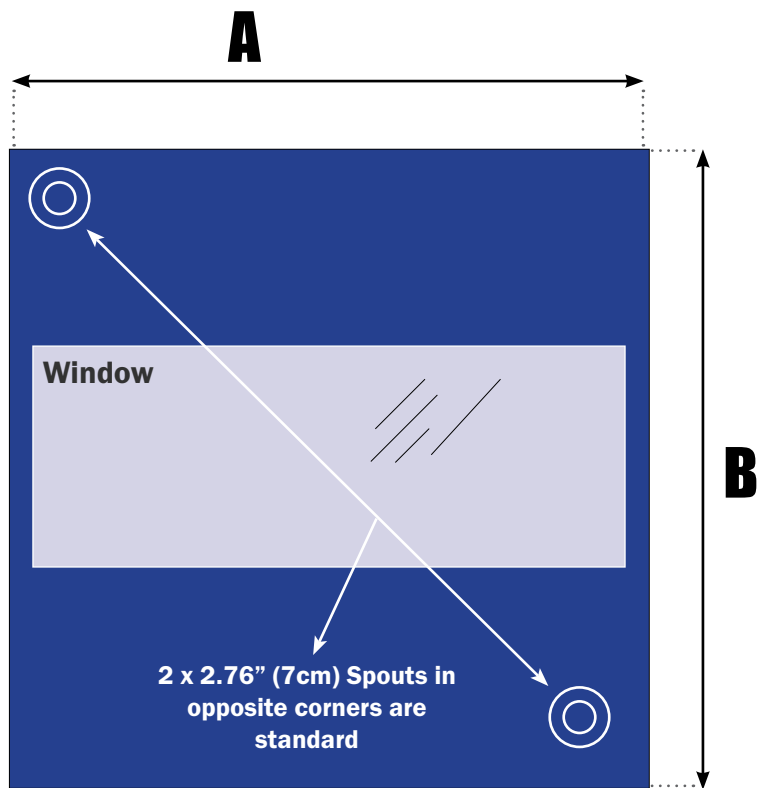

Please email completed form to sales@partcontainment.com

All dimensions are measured in inches, unless otherwise specified

Options

REMOVE Window:

ADD Side Belt w/Buckle:

INCREASE Skirt from 7.87" (20cm) to:

Spouts

ONE (1) 2.76" (7cm) wand:

TWO (2) 2.76" (7cm) wand (std):

INCREASE Spout size (All) to:

Contact Information

Company Name:

Contact Name:

Email: