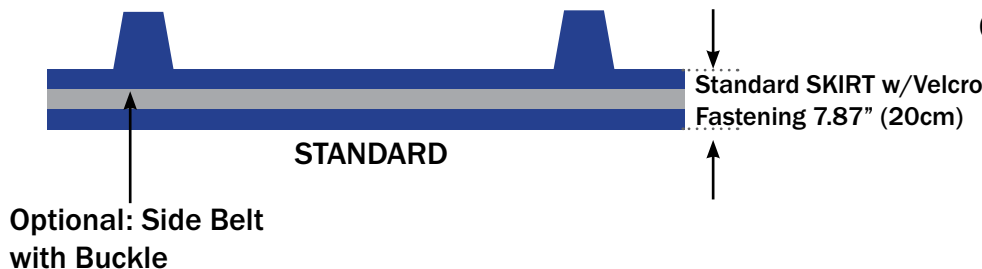

Please email completed form to sales@partcontainment.com

All dimensions are measured in inches, unless otherwise specified

Options

REMOVE Window:

ADD Side Belt w/Buckle:

INCREASE Skirt from 7.87" (20cm) to:

Spouts

ONE (1) 2.76" (7cm) wand:

TWO (2) 2.76" (7cm) wand (std):

INCREASE Spout size (All) to:

Contact Information

Company Name:

Contact Name:

Email: