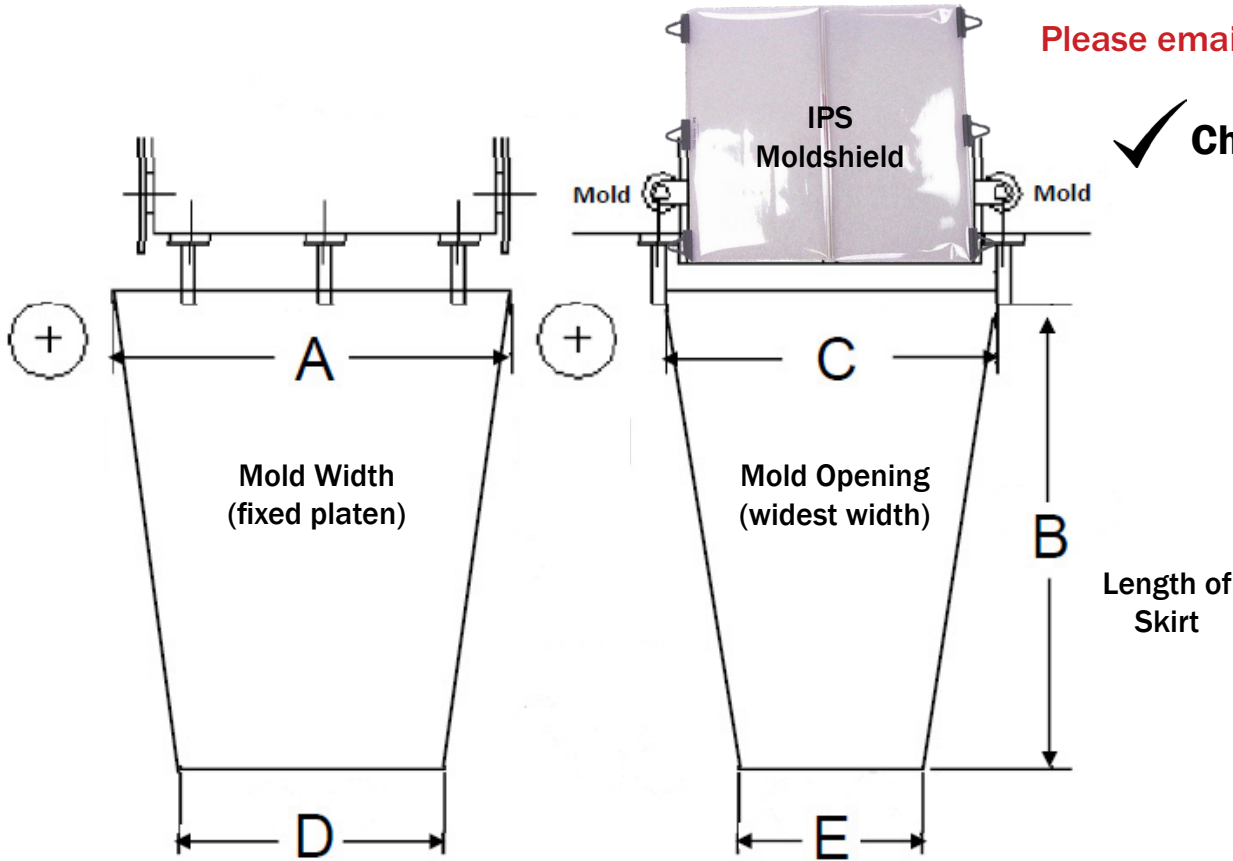

Please email completed form to [sales@partcontainment.com](mailto:sales@partcontainment.com)

Tapered Dimension

Tapered Dimension

✓ Check One:

Inches

CM

MM

Length of Skirt

### Installation Notes:

- 1.) Skirt moves with the mold
- 2.) Skirt is mounted with supplied magnets and Velcro
- 3.) Skirt can be hung from platens or from machine chassis